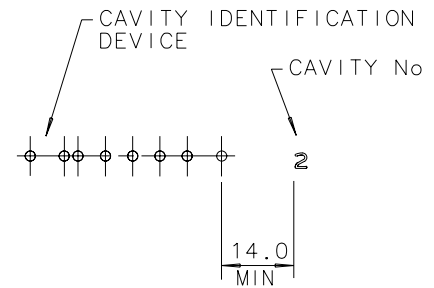

SHORT BAR STIPPLE ON  
STANDING AREA

NOTES:

INSWEEP LETTERING TO BE  
5.0mm HIGH AND ROUND  
BOTTOM STYLE.

SHOULDER EMBOSHING TO BE JR No. 14  
AND TO BE 0.2 PROUD.

Description :	<b>227g Round Honey</b>	Item Code :	<b>HON.563B</b>
Height :	<b>77.9 mm</b>	Fill Point :	<b>0 down</b>
Diameter	<b>67.3 mm</b>	Normal Capacity :	<b>191.8 ml</b>
Closure/Neck Size :	<b>63mm - FD138 S (FLARED)</b>	Brimfull Capacity :	<b>191.8 ml</b>